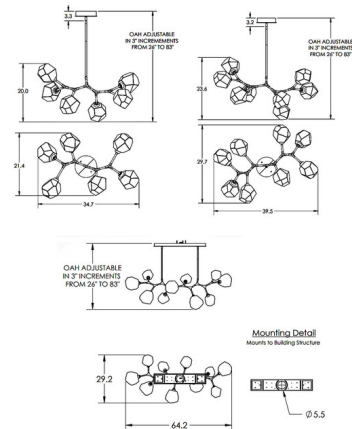

Shown in novel brass / clear