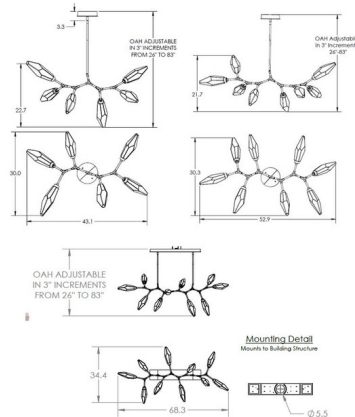

Description

The Rock Crystal Modern Branch Chandelier offers a balance of traditional and modern design by capturing the beauty of artisan blown glass and pairing it with an aluminum frame. Place this eye catching beauty where ever you want added glam. Note: Due to the weight of the 10 Light fixture, additional ceiling support is required.

Specifications

COLOR Chilled Bronze
 BODY FINISH Flat Bronze
 WATTAGE 26W
 DIMMER Low Voltage Electronic
 DIMENSIONS 68.3"L x 34.4"W x 34"H
 INTEGRATED LED MODULE 10 x LED/2.6W/120V LED

Technical Information

PRODUCT DIMENSIONS Min/Max Adjustable Length: 26" - 83"
 COLOR RENDERING 90 CRI
 LAMP COLOR 2700K
 LUMENS/WATT 896.92
 LUMINOUS FLUX 2332 lumens

Shown in flat bronze / chilled bronze

CLICK TO VIEW PRODUCT