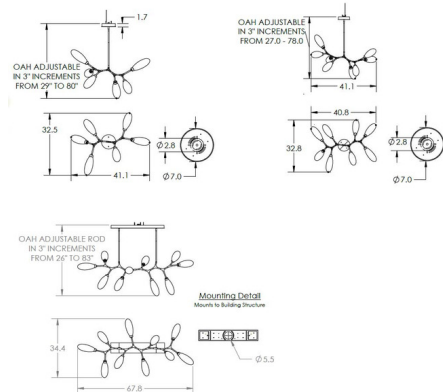

Specifications

COLOR Fiori White
 BODY FINISH Gilded Brass
 WATTAGE 26W
 DIMMER Low Voltage Electronic
 DIMENSIONS 67.8"L x 34.4"W x 30"H
 INTEGRATED LED MODULE 10 x LED/2.6W/120V LED

Technical Information

PRODUCT DIMENSIONS Min/Max Adjustable Length: 26" - 83"
 COLOR RENDERING 90 CRI
 LAMP COLOR 3000K
 LUMENS/WATT 553.85
 LUMINOUS FLUX 1440 lumens

Shown in gilded brass / fiori white

CLICK TO VIEW PRODUCT