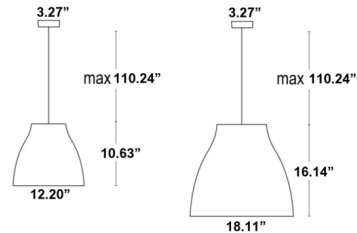

Shown in matte white / white / gold

Specifications

COLOR White / Gold
BODY FINISH Matte White
WATTAGE 30W
DIMMER Standard 120V
DIMENSIONS 12.2"W x 10.63"H
BULB NOT INCLUDED 1 x PAR30L/Medium (E26)/30W/120V LED

Technical Information

PRODUCT DIMENSIONS Cord Length: 98.4"

CLICK TO VIEW PRODUCT

Notes: