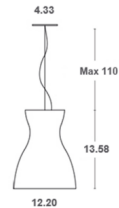

By Lucitalia

Description

The Queen is a suspension design lamp ideal for lighting both residential and commercial small and large surfaces. The body is made of aluminum produced with spinning technology and is suspended by stainless steel micro-cables. The Queen easily adapts to the most varied design styles. Includes canopy to cover standard US junction box.

Shown in white / white / gold

Specifications

COLOR White / Gold
BODY FINISH White
WATTAGE 30W
DIMMER Standard 120V
DIMENSIONS 12.2"W x 13.58"H
BULB NOT INCLUDED 1 x PAR30L/Medium (E26)/30W/120V LED

Technical Information

PRODUCT DIMENSIONS Cord Length: 98.4"

CLICK TO VIEW PRODUCT

Notes: