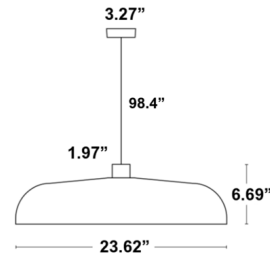

Shown in white / white / gold