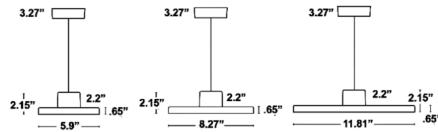

Specifications

COLOR N/A
BODY FINISH White
WATTAGE 30W
DIMMER Standard 120V
DIMENSIONS 5.9"W x 2.15"H
BULB NOT INCLUDED 1 x G40/Medium (E26)/30W/120V LED

Technical Information

PRODUCT DIMENSIONS Adjustable Cord Length: 98.4"

Shown in white

CLICK TO VIEW PRODUCT

Notes: