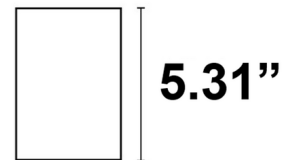

By Lucitalia

Description

The Box PAR16 GU10 Ceiling Light features a simple and clean geometric design for lighting residential and commercial spaces. The optic is adjustable with 15 degree swivel and 360 degree rotation. Symmetrical medium flood beam (15-45 degrees). Includes a tempered glass diffuser and optic in anti-UV technopolymer with pure aluminum metallization. Integral 120V non-dimmable driver.

Shown in white / black

3.82"

Specifications

COLOR Black
BODY FINISH White
WATTAGE 10W
DIMMER Not Dimmable
DIMENSIONS 3.82"W x 5.31"H x 3.82"D
BULB NOT INCLUDED 1 x PAR16/GU10/10W/120V LED

Technical Information