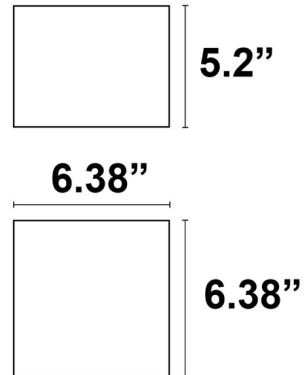

Description

The Box Adjustable Ceiling Light features a simple and clean geometric design for lighting residential and commercial spaces. The optic is adjustable with 30 degree swivel and 360 degree rotation. Symmetrical medium flood beam (15-45 degrees). Includes a tempered glass diffuser and optic in anti-UV technopolymer with pure aluminum metallization. Integral 12V non-dimmable electronic driver.

Shown in white / black

Specifications

COLOR	Black
BODY FINISH	White
WATTAGE	20W
DIMMER	Not Dimmable
DIMENSIONS	6.38"W x 5.2"H x 6.38"D
BULB NOT INCLUDED	1 x AR111/G53 (M4)/20W/12V LED

CLICK TO VIEW PRODUCT