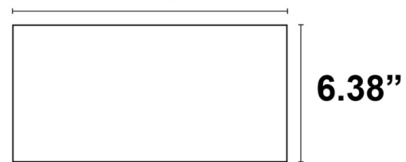

### Description

The Box Adjustable 2-Light Ceiling Light is a series of ceiling fixtures with a simple and clean geometric design for lighting residential and commercial spaces. The optic is adjustable with 30 degree swivel and 360 degree rotation. Symmetrical medium flood beam (15-45 degrees). Includes a tempered glass diffuser and optic in anti-UV technopolymer with pure aluminum metallization. Integral 12V non-dimmable electronic driver.

Shown in white / black

12.68"

### Specifications

COLOR . . . . . Black  
BODY FINISH . . . . . White  
WATTAGE . . . . . 40W  
DIMMER . . . . . Not Dimmable  
DIMENSIONS . . . . . 12.68"W x 5.2"H x 6.38"D  
BULB NOT INCLUDED . . . . . 2 x AR111/G53 (M4)/20W/12V LED