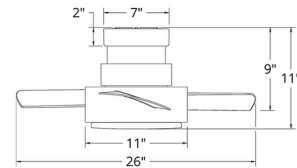

Shown in matte black / matte black

CLICK TO VIEW PRODUCT

Notes: