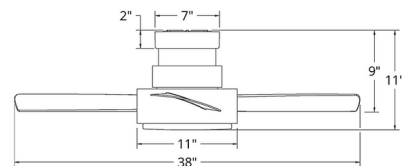

CLICK TO VIEW PRODUCT

Notes: