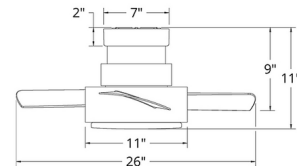

Shown in matte black / matte black

CLICK TO VIEW PRODUCT

Notes: