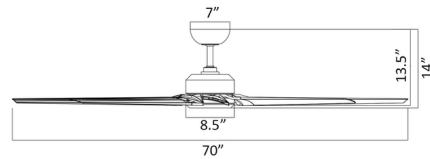

By Modern Forms

Description

The Roboto XL Smart Ceiling Fan is perfect for both indoor and outdoor spaces, offering a clean contemporary aesthetic that works well with many decor styles. Quiet and energy-efficient, its DC motor drives 8 blades to deliver plenty of airflow to create a comfortable environment. A Bluetooth remote control is included and enables motor on/off, 6 speeds, and forward and reverse. The free Modern Forms app on your smart device is another control option, with functions including speed and light brightness adjustment, Adaptive Learning, scheduling, and fan grouping. The fan also integrates with smart home tech such as Google Assistant, Amazon Alexa/Echo, and Samsung Smart Things. Optional accessories are sold separately. Note: The Brushed Nickel finish is not suitable for coastal environments.

Shown in brushed nickel / brushed nickel

Specifications

BLADE COLOR	Brushed Nickel
BODY FINISH	Brushed Nickel
WATTAGE	N/A
DIMMER	N/A
DIMENSIONS	70"W x 14"H
BULB	N/A
COUNTRY OF ORIGIN	China

CLICK TO VIEW PRODUCT