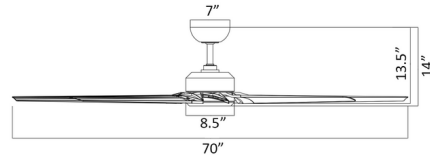

Shown in brushed nickel / brushed nickel

Specifications

BLADE COLOR	Brushed Nickel
BODY FINISH	Brushed Nickel
WATTAGE	N/A
DIMMER	N/A
DIMENSIONS	70"W x 14"H
BULB	N/A
COUNTRY OF ORIGIN	China

CLICK TO VIEW PRODUCT