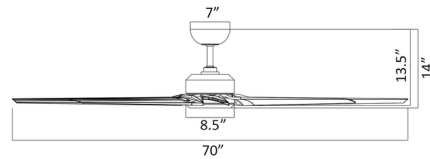

### Specifications

BLADE COLOR	Brushed Nickel
BODY FINISH	Brushed Nickel
WATTAGE	19.5W
DIMMER	Included
DIMENSIONS	70"W x 14"H
INTEGRATED LED MODULE	1 x LED/19.5W/120V LED
COUNTRY OF ORIGIN	United States

### Technical Information

LAMP LIFE	50000 hours
COLOR RENDERING	90 CRI
LAMP COLOR	2700K
LUMENS/WATT	36.00
LUMINOUS FLUX	702 lumens

Shown in brushed nickel / brushed nickel

CLICK TO VIEW PRODUCT

Notes: