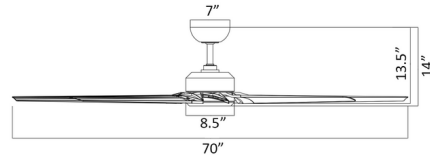

CLICK TO VIEW PRODUCT

Notes: