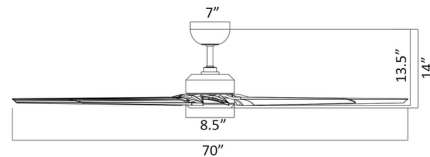

Specifications

| | |
|-----------------------|------------------------|
| BLADE COLOR | Brushed Nickel |
| BODY FINISH | Brushed Nickel |
| WATTAGE | 19.5W |
| DIMMER | Included |
| DIMENSIONS | 70"W x 14"H |
| INTEGRATED LED MODULE | 1 x LED/19.5W/120V LED |
| COUNTRY OF ORIGIN | China |

Technical Information

| | |
|-----------------|-------------|
| LAMP LIFE | 50000 hours |
| COLOR RENDERING | 90 CRI |
| LAMP COLOR | 3000K |
| LUMENS/WATT | 36.00 |
| LUMINOUS FLUX | 702 lumens |

Shown in brushed nickel / brushed nickel