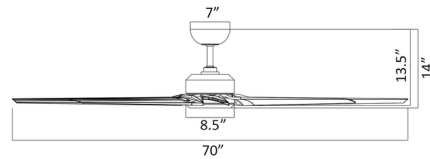

CLICK TO VIEW PRODUCT

Notes: