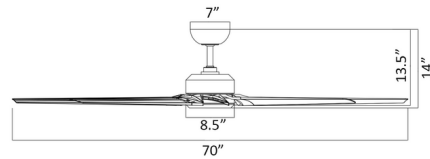

### Specifications

|                   |             |
|-------------------|-------------|
| BLADE COLOR       | Matte Black |
| BODY FINISH       | Matte Black |
| WATTAGE           | N/A         |
| DIMMER            | N/A         |
| DIMENSIONS        | 70"W x 14"H |
| BULB              | N/A         |
| COUNTRY OF ORIGIN | China       |