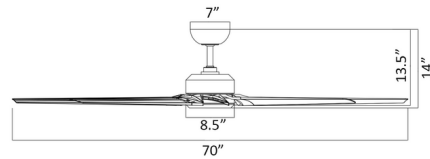

### Specifications

BLADE COLOR	Matte White
BODY FINISH	Matte White
WATTAGE	N/A
DIMMER	N/A
DIMENSIONS	70"W x 14"H
BULB	N/A
COUNTRY OF ORIGIN	China

CLICK TO VIEW PRODUCT

Notes: