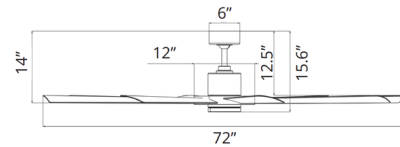

Lightology

lightology.com
866-954-4489
06-04-26

Project: _____
Company: _____
Location: _____ Fixture Type: _____
SPEC #: **MFR1199077**
Approved On: _____ Approved By: _____

Aura Smart Color-Select Ceiling Fan with Light By Modern Forms

Description

The Aura Smart Ceiling Fan with Light offers a touch of sophistication with its matte finish and contrasting metallic accent ring, enhancing any indoor or outdoor setting. Quiet and energy-efficient, its 6-speed DC motor drives 8 blades to deliver powerful airflow while the LED light illuminates your space. The CCT Select, color temperature can be set to 2700K, 3000K, 4000K, or 5000K using a switch in the fan. A Bluetooth remote control with wall cradle is included and enables motor on/off, speed adjustment, forward and reverse, and light on/off with dimming to 1%. The free Modern Forms app on your smart phone or other smart device is another control option, with functions including speed and light brightness adjustment, Adaptive Learning, scheduling, and fan grouping. The fan also integrates with smart home tech such as Google Assistant, Amazon Alexa/ Echo, and Samsung Smart Things for easy voice control. Optional accessories are sold separately. Notes: The Brushed Nickel and Soft Brass finishes are not suitable for coastal environments. Some sizes and finishes are not available in every color temperature option.

Specifications

BLADE COLOR	Matte Black
BODY FINISH	Brushed Nickel / Matte Black
WATTAGE	19.5W
DIMMER	Included
DIMENSIONS	72"W x 15.6"H
INTEGRATED LED MODULE	1 x LED/19.5W/120V LED
COUNTRY OF ORIGIN	China

Technical Information

LAMP LIFE	50000 hours
COLOR RENDERING	90 CRI
LAMP COLOR	CCT Select
LUMENS/WATT	48.41
LUMINOUS FLUX	944 lumens

Shown in brushed nickel / matte black / matte black