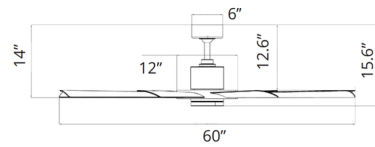

Lightology

lightology.com
866-954-4489
06-04-26

Project: _____
Company: _____
Location: _____ Fixture Type: _____
SPEC #: **MFR1199077**
Approved On: _____ Approved By: _____

Aura Smart Color-Select Ceiling Fan with Light By Modern Forms

Description

The Aura Smart Ceiling Fan with Light offers a touch of sophistication with its matte finish and contrasting metallic accent ring, enhancing any indoor or outdoor setting. Quiet and energy-efficient, its 6-speed DC motor drives 8 blades to deliver powerful airflow while the LED light illuminates your space. The CCT Select, color temperature can be set to 2700K, 3000K, 4000K, or 5000K using a switch in the fan. A Bluetooth remote control with wall cradle is included and enables motor on/off, speed adjustment, forward and reverse, and light on/off with dimming to 1%. The free Modern Forms app on your smart phone or other smart device is another control option, with functions including speed and light brightness adjustment, Adaptive Learning, scheduling, and fan grouping. The fan also integrates with smart home tech such as Google Assistant, Amazon Alexa/ Echo, and Samsung Smart Things for easy voice control. Optional accessories are sold separately. Notes: The Brushed Nickel and Soft Brass finishes are not suitable for coastal environments. Some sizes and finishes are not available in every color temperature option.

Specifications

BLADE COLOR	Matte Black
BODY FINISH	Brushed Nickel / Matte Black
WATTAGE	19.5W
DIMMER	Included
DIMENSIONS	72"W x 15.6"H
INTEGRATED LED MODULE	1 x LED/19.5W/120V LED
COUNTRY OF ORIGIN	China

Technical Information

LAMP LIFE	50000 hours
COLOR RENDERING	90 CRI
LAMP COLOR	CCT Select
LUMENS/WATT	48.41
LUMINOUS FLUX	944 lumens

Shown in brushed nickel / matte black / matte black