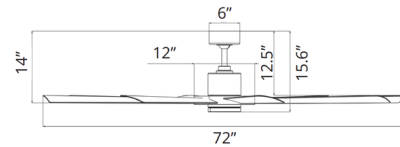

Lightology

lightology.com
866-954-4489
05-24-26

Project: _____
Company: _____
Location: _____ Fixture Type: _____
SPEC #: **MFR1199078**
Approved On: _____ Approved By: _____

Aura Smart Color-Select Ceiling Fan with Light By Modern Forms

Description

The Aura Smart Ceiling Fan with Light offers a touch of sophistication with its matte finish and contrasting metallic accent ring, enhancing any indoor or outdoor setting. Quiet and energy-efficient, its 6-speed DC motor drives 8 blades to deliver powerful airflow while the LED light illuminates your space. The CCT Select, color temperature can be set to 2700K, 3000K, 4000K, or 5000K using a switch in the fan. A Bluetooth remote control with wall cradle is included and enables motor on/off, speed adjustment, forward and reverse, and light on/off with dimming to 1%. The free Modern Forms app on your smart phone or other smart device is another control option, with functions including speed and light brightness adjustment, Adaptive Learning, scheduling, and fan grouping. The fan also integrates with smart home tech such as Google Assistant, Amazon Alexa/ Echo, and Samsung Smart Things for easy voice control. Optional accessories are sold separately. Notes: The Brushed Nickel and Soft Brass finishes are not suitable for coastal environments. Some sizes and finishes are not available in every color temperature option.

Specifications

BLADE COLOR	Matte Black
BODY FINISH	Soft Brass / Matte Black
WATTAGE	19.5W
DIMMER	Included
DIMENSIONS	72"W x 15.6"H
INTEGRATED LED MODULE	1 x LED/19.5W/120V LED
COUNTRY OF ORIGIN	China

Technical Information

LAMP LIFE	50000 hours
COLOR RENDERING	90 CRI
LAMP COLOR	CCT Select
LUMENS/WATT	48.41
LUMINOUS FLUX	944 lumens

Shown in soft brass / matte black / matte black