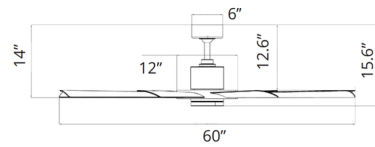

Lightology

lightology.com
866-954-4489
05-24-26

Project: _____
Company: _____
Location: _____ Fixture Type: _____
SPEC #: **MFR1199078**
Approved On: _____ Approved By: _____

Aura Smart Color-Select Ceiling Fan with Light By Modern Forms

Description

The Aura Smart Ceiling Fan with Light offers a touch of sophistication with its matte finish and contrasting metallic accent ring, enhancing any indoor or outdoor setting. Quiet and energy-efficient, its 6-speed DC motor drives 8 blades to deliver powerful airflow while the LED light illuminates your space. The CCT Select, color temperature can be set to 2700K, 3000K, 4000K, or 5000K using a switch in the fan. A Bluetooth remote control with wall cradle is included and enables motor on/off, speed adjustment, forward and reverse, and light on/off with dimming to 1%. The free Modern Forms app on your smart phone or other smart device is another control option, with functions including speed and light brightness adjustment, Adaptive Learning, scheduling, and fan grouping. The fan also integrates with smart home tech such as Google Assistant, Amazon Alexa/ Echo, and Samsung Smart Things for easy voice control. Optional accessories are sold separately. Notes: The Brushed Nickel and Soft Brass finishes are not suitable for coastal environments. Some sizes and finishes are not available in every color temperature option.

Specifications

BLADE COLOR	Matte Black
BODY FINISH	Soft Brass / Matte Black
WATTAGE	19.5W
DIMMER	Included
DIMENSIONS	72"W x 15.6"H
INTEGRATED LED MODULE	1 x LED/19.5W/120V LED
COUNTRY OF ORIGIN	China

Technical Information

LAMP LIFE	50000 hours
COLOR RENDERING	90 CRI
LAMP COLOR	CCT Select
LUMENS/WATT	48.41
LUMINOUS FLUX	944 lumens

Shown in soft brass / matte black / matte black