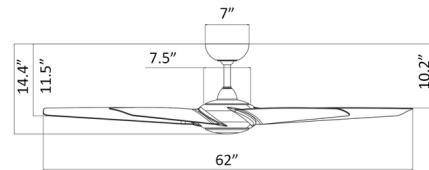

CLICK TO VIEW PRODUCT

Notes: