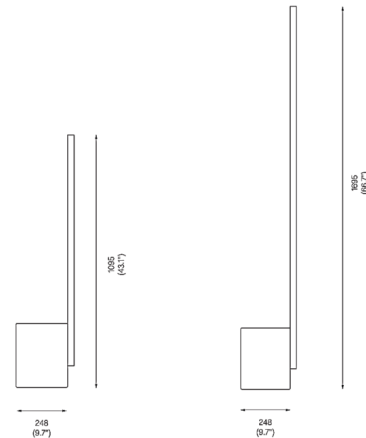

By Michael Anastassiades

Description

The Relay Floor Lamp offers a refined, modern aesthetic composed of simple geometric forms. The cylindrical light bar is magnetically attached to the rectangular marble base to provide support with a minimalist touch. Dimmer switch located on cord.

Shown in white marble / opal

Specifications

COLOR	Opal
BODY FINISH	White Marble
WATTAGE	20W
DIMMER	Included
DIMENSIONS	9.7"W x 43.1"H
INTEGRATED LED MODULE	1 x LED/20W/120V LED

Technical Information

LAMP COLOR	2350K
LUMENS/WATT	75.00
LUMINOUS FLUX	1500 lumens