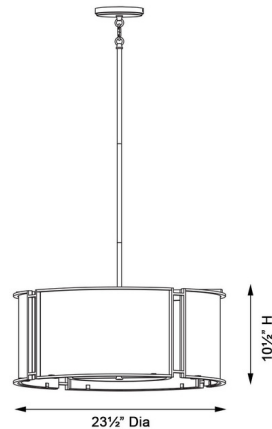

## Buchanan Pendant By Minka Lavery

### Description

The Buchanan Pendant combines a round frame finished in Hellenic Bronze with a veined faux alabaster glass shade for an elegant look that elevates any space. The translucent glass diffuses the light to provide soft ambient illumination.

### Specifications

COLOR	Alabaster
BODY FINISH	Hellenic Bronze
WATTAGE	360W
DIMMER	Standard 120V
DIMENSIONS	23.5"W x 10.38"H
BULB NOT INCLUDED	6 x T8/Candelabra (E12)/60W/120V Incandescent
OTHER BULB OPTIONS	6 x T8/Candelabra (E12)/120V LED