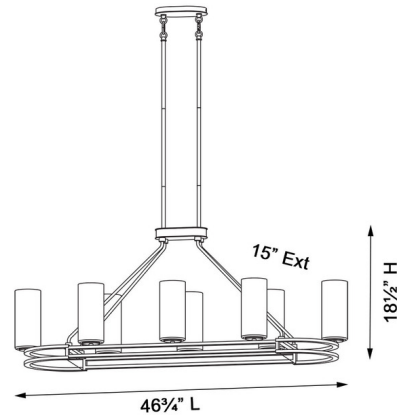

Shown in hellenic bronze / alabaster

Specifications

COLOR	Alabaster
BODY FINISH	Hellenic Bronze
WATTAGE	480W
DIMMER	Standard 120V
DIMENSIONS	46.75"L x 15"W x 18.5"H
BULB NOT INCLUDED	8 x B10/Candelabra (E12)/60W/120V Incandescent
OTHER BULB OPTIONS	8 x B10/Candelabra (E12)/120V LED