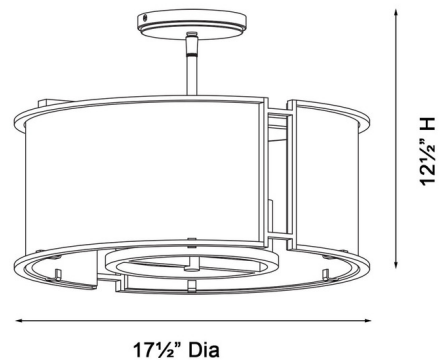

By Minka Lavery

Description

The Buchanan Semi Flush Ceiling Light combines a round frame finished in Hellenic Bronze with a veined faux alabaster glass shade for an elegant look that elevates any space. The translucent glass diffuses the light to provide soft ambient illumination.

Shown in hellenic bronze / alabaster

Specifications

COLOR	Alabaster
BODY FINISH	Hellenic Bronze
WATTAGE	240W
DIMMER	Standard 120V
DIMENSIONS	17.5"W x 12.5"H
BULB NOT INCLUDED	4 x T8/Candelabra (E12)/60W/120V Incandescent
OTHER BULB OPTIONS	4 x T8/Candelabra (E12)/120V LED