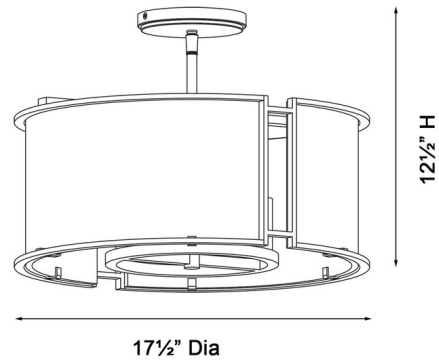

By Minka Lavery

Description

The Buchanan Semi Flush Ceiling Light combines a round frame finished in Hellenic Bronze with a veined faux alabaster glass shade for an elegant look that elevates any space. The translucent glass diffuses the light to provide soft ambient illumination.

Shown in hellenic bronze / alabaster

Specifications

COLOR	Alabaster
BODY FINISH	Hellenic Bronze
WATTAGE	240W
DIMMER	Standard 120V
DIMENSIONS	17.5"W x 12.5"H
BULB NOT INCLUDED	4 x T8/Candelabra (E12)/60W/120V Incandescent
OTHER BULB OPTIONS	4 x T8/Candelabra (E12)/120V LED