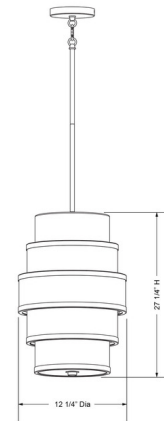

Lightology

lightology.com
866-954-4489
04-06-26

Project: _____
 Company: _____
 Location: _____ Fixture Type: _____
 SPEC #: **MKL1199130**
 Approved On: _____ Approved By: _____

Cascade Tall 3 Light Pendant By Minka Lavery

Description

The Cascade Tall 3 Light Pendant offers a clean, contemporary look, made of tiered soft white linen shades accented with bold metal trims finished in Coal. The fabric shades and glass diffuser at the bottom soften the light. Place the Cascade in an entryway or stairway to add ambient illumination with a modern touch.

Shown in coal / white

Specifications

COLOR	White
BODY FINISH	Coal
WATTAGE	180W
DIMMER	Standard 120V
DIMENSIONS	12.25"W x 27.25"H
BULB NOT INCLUDED	3 x A19/Medium (E26)/60W/120V Incandescent
OTHER BULB OPTIONS	3 x A19/Medium (E26)/120V LED