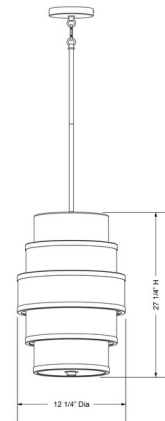

Lightology

lightology.com
866-954-4489
05-22-26

Project: _____

Company: _____

Location: _____ Fixture Type: _____

SPEC #: **MKL1199130**

Approved On: _____ Approved By: _____

Cascade Tall 3 Light Pendant By Minka Lavery

Description

The Cascade Tall 3 Light Pendant offers a clean, contemporary look, made of tiered soft white linen shades accented with bold metal trims finished in Coal. The fabric shades and glass diffuser at the bottom soften the light. Place the Cascade in an entryway or stairway to add ambient illumination with a modern touch.

Shown in coal / white

Specifications

COLOR	White
BODY FINISH	Coal
WATTAGE	180W
DIMMER	Standard 120V
DIMENSIONS	12.25\"W x 27.25\"H
BULB NOT INCLUDED	3 x A19/Medium (E26)/60W/120V Incandescent
OTHER BULB OPTIONS	3 x A19/Medium (E26)/120V LED