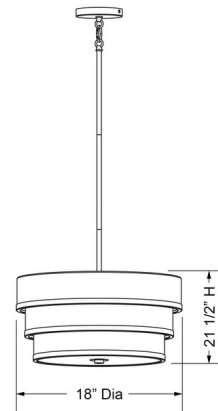

Lightology

lightology.com
866-954-4489
06-01-26

Project: _____

Company: _____

Location: _____ Fixture Type: _____

SPEC #: **MKL1199131**

Approved On: _____ Approved By: _____

Cascade 3 Light Pendant By Minka Lavery

Description

The Cascade 3 Light Pendant offers a clean, contemporary look, made of three tiered soft white linen shades accented with bold metal trims finished in Coal. The fabric shades and glass diffuser at the bottom soften the light. Place the Cascade in an entryway or living room to add ambient illumination with a modern touch.

Shown in coal / white

Specifications

COLOR	White
BODY FINISH	Coal
WATTAGE	180W
DIMMER	Standard 120V
DIMENSIONS	18"W x 22"H
BULB NOT INCLUDED	3 x A19/Medium (E26)/60W/120V Incandescent
OTHER BULB OPTIONS	3 x A19/Medium (E26)/120V LED