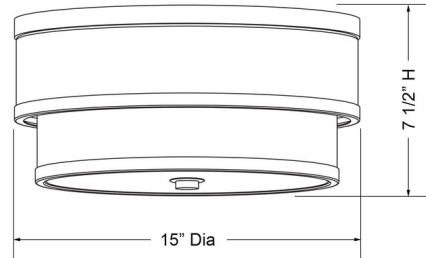

By Minka Lavery

Description

The Cascade Ceiling Light offers a clean, contemporary look, made of two tiered soft white linen shades accented with bold metal trims finished in Coal. The fabric shades and glass diffuser at the bottom soften the light. Place the Cascade in a bedroom, entryway or hallway to add ambient illumination with a modern touch.

Shown in coal / white

Specifications

COLOR	White
BODY FINISH	Coal
WATTAGE	180W
DIMMER	Standard 120V
DIMENSIONS	15"W x 7.38"H
BULB NOT INCLUDED	3 x A19/Medium (E26)/60W/120V Incandescent
OTHER BULB OPTIONS	3 x A19/Medium (E26)/120V LED