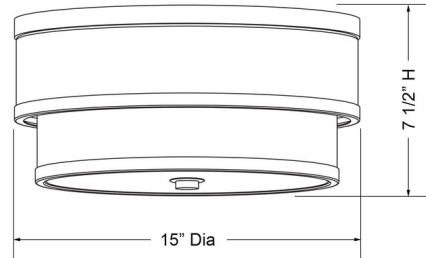

By Minka Lavery

Description

The Cascade Ceiling Light offers a clean, contemporary look, made of two tiered soft white linen shades accented with bold metal trims finished in Coal. The fabric shades and glass diffuser at the bottom soften the light. Place the Cascade in a bedroom, entryway or hallway to add ambient illumination with a modern touch.

Shown in coal / white

Specifications

COLOR	White
BODY FINISH	Coal
WATTAGE	180W
DIMMER	Standard 120V
DIMENSIONS	15\"W x 7.38\"H
BULB NOT INCLUDED	3 x A19/Medium (E26)/60W/120V Incandescent
OTHER BULB OPTIONS	3 x A19/Medium (E26)/120V LED