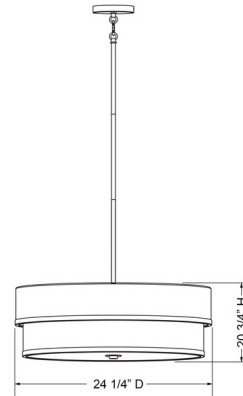

Lightology

lightology.com
866-954-4489
06-30-26

Project: _____

Company: _____

Location: _____ Fixture Type: _____

SPEC #: **MKL1199133**

Approved On: _____ Approved By: _____

Cascade 4 Light Pendant By Minka Lavery

Description

The Cascade 4 Light Pendant offers a clean, contemporary look, made of two tiered soft white linen shades accented with bold metal trims finished in Coal. The fabric shades and glass diffuser at the bottom soften the light. Place the Cascade in a bedroom, living room or dining area to add ambient illumination with a modern touch.

Shown in coal / white

Specifications

COLOR	White
BODY FINISH	Coal
WATTAGE	400W
DIMMER	Standard 120V
DIMENSIONS	24.13\"W x 20.63\"H
BULB NOT INCLUDED	4 x A19/Medium (E26)/100W/120V Incandescent
OTHER BULB OPTIONS	4 x A19/Medium (E26)/120V LED