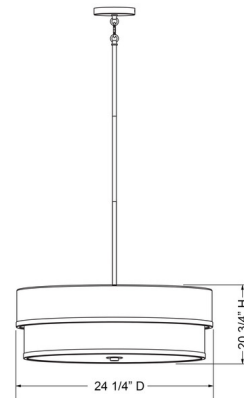

Lightology

lightology.com
866-954-4489
04-25-26

Project: _____
Company: _____
Location: _____ Fixture Type: _____
SPEC #: **MKL1199133**
Approved On: _____ Approved By: _____

Cascade 4 Light Pendant By Minka Lavery

Description

The Cascade 4 Light Pendant offers a clean, contemporary look, made of two tiered soft white linen shades accented with bold metal trims finished in Coal. The fabric shades and glass diffuser at the bottom soften the light. Place the Cascade in a bedroom, living room or dining area to add ambient illumination with a modern touch.

Shown in coal / white

Specifications

COLOR	White
BODY FINISH	Coal
WATTAGE	400W
DIMMER	Standard 120V
DIMENSIONS	24.13\"W x 20.63\"H
BULB NOT INCLUDED	4 x A19/Medium (E26)/100W/120V Incandescent
OTHER BULB OPTIONS	4 x A19/Medium (E26)/120V LED