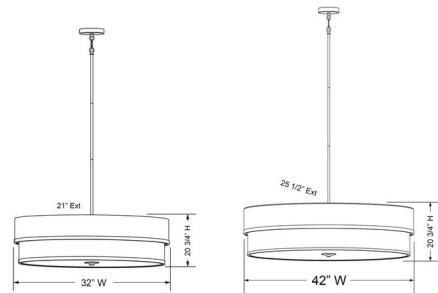

Lightology

lightology.com
866-954-4489
07-08-25

Project: _____

Company: _____

Location: _____ Fixture Type: _____

SPEC #: **MKL1199134**

Approved On: _____ Approved By: _____

Cascade 4 Light Oval Pendant By Minka Lavery

Description

The Cascade 4 Light Oval Pendant offers a clean, contemporary look, made of two tiered soft white linen shades accented with bold metal trims finished in Coal. The fabric shades and glass diffuser at the bottom soften the light. Place the Cascade in a bedroom, living room or dining area to add ambient illumination with a modern touch.

Shown in coal / white

Specifications

COLOR White
BODY FINISH Coal
WATTAGE 400W
DIMMER Standard 120V
DIMENSIONS 32"W x 20.75"H x 21"D
BULB NOT INCLUDED 4 x A19/Medium (E26)/100W/120V Incandescent
OTHER BULB OPTIONS 4 x A19/Medium (E26)/120V LED