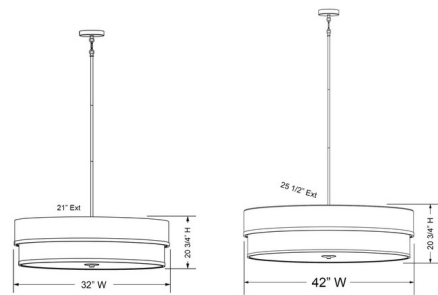

Lightology

lightology.com
866-954-4489
07-09-26

Project: _____
Company: _____
Location: _____ Fixture Type: _____
SPEC #: **MKL1199134**
Approved On: _____ Approved By: _____

Cascade 4 Light Oval Pendant By Minka Lavery

Description

The Cascade 4 Light Oval Pendant offers a clean, contemporary look, made of two tiered soft white linen shades accented with bold metal trims finished in Coal. The fabric shades and glass diffuser at the bottom soften the light. Place the Cascade in a bedroom, living room or dining area to add ambient illumination with a modern touch.

Shown in coal / white

Specifications

COLOR	White
BODY FINISH	Coal
WATTAGE	400W
DIMMER	Standard 120V
DIMENSIONS	32"W x 20.75"H x 21"D
BULB NOT INCLUDED	4 x A19/Medium (E26)/100W/120V Incandescent
OTHER BULB OPTIONS	4 x A19/Medium (E26)/120V LED