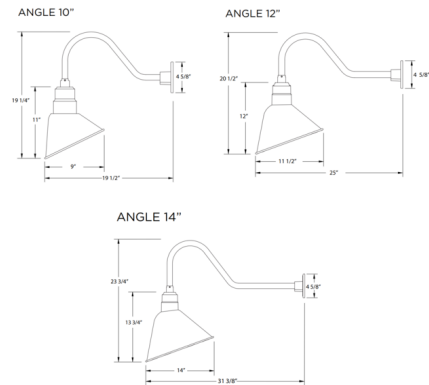

## Angle Outdoor Gooseneck Wall Light By Montclair Light Works

### Description

The Angle Outdoor Gooseneck Wall Light brings a traditional 1920's industrial look to your exterior space. The vintage look of gooseneck arm and angled shade, lined in white, cast warm light against the space on which it is mounted. The polyester powder coat finish provides color retention and scratch resistance. Note: 10 Inch Shade: 9 inch width x 19.25 inch height x 19.5 inch depth. 12 Inch Shade: 11.5 inch width x 20.5 inch height x 25 inch depth. 14 inch width x 23.75 inch height x 31.38 inch depth

### Specifications

COLOR	White
BODY FINISH	Barn Red
WATTAGE	17W
DIMMER	Standard 120V
DIMENSIONS	9"W x 19.25"H x 19.5"D
BULB NOT INCLUDED	1 x A19/Medium (E26)/17W/120V LED
COUNTRY OF ORIGIN	United States

### Technical Information

PRODUCT DIMENSIONS	Backplate: 4.625" Diameter
--------------------	----------------------------

CLICK TO VIEW PRODUCT

Notes: