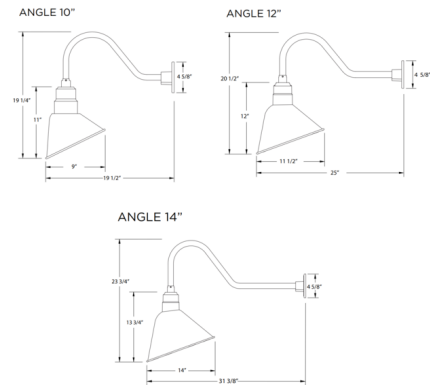

## Angle Outdoor Gooseneck Wall Light By Montclair Light Works

### Description

The Angle Outdoor Gooseneck Wall Light brings a traditional 1920's industrial look to your exterior space. The vintage look of gooseneck arm and angled shade, lined in white, cast warm light against the space on which it is mounted. The polyester powder coat finish provides color retention and scratch resistance. Note: 10 Inch Shade: 9 inch width x 19.25 inch height x 19.5 inch depth. 12 Inch Shade: 11.5 inch width x 20.5 inch height x 25 inch depth. 14 inch width x 23.75 inch height x 31.38 inch depth

### Specifications

COLOR	White
BODY FINISH	Barn Red
WATTAGE	17W
DIMMER	Standard 120V
DIMENSIONS	9"W x 19.25"H x 19.5"D
BULB NOT INCLUDED	1 x A19/Medium (E26)/17W/120V LED
COUNTRY OF ORIGIN	United States

### Technical Information

PRODUCT DIMENSIONS	Backplate: 4.625" Diameter
--------------------	----------------------------

CLICK TO VIEW PRODUCT

Notes: