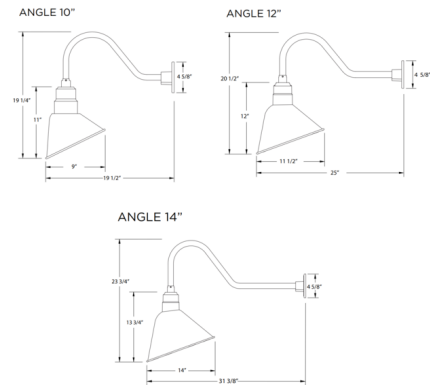

Description

The Angle Outdoor Gooseneck Wall Light brings a traditional 1920's industrial look to your exterior space. The vintage look of gooseneck arm and angled shade, lined in white, cast warm light against the space on which it is mounted. The polyester powder coat finish provides color retention and scratch resistance. Note: 10 Inch Shade: 9 inch width x 19.25 inch height x 19.5 inch depth. 12 Inch Shade: 11.5 inch width x 20.5 inch height x 25 inch depth. 14 inch width x 23.75 inch height x 31.38 inch depth

Shown in black / white

Specifications

COLOR	White
BODY FINISH	Black
WATTAGE	17W
DIMMER	Standard 120V
DIMENSIONS	9"W x 19.25"H x 19.5"D
BULB NOT INCLUDED	1 x A19/Medium (E26)/17W/120V LED
COUNTRY OF ORIGIN	United States