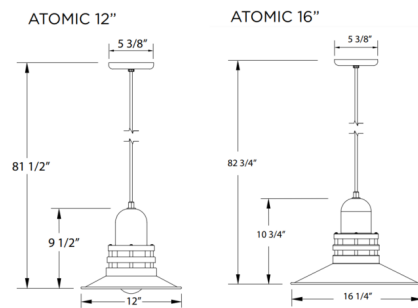

Shown in architectural bronze / frosted

Specifications

COLOR Frosted
BODY FINISH Architectural Bronze
WATTAGE 17W
DIMMER Standard 120V
DIMENSIONS 12"W x 9.5"H
BULB NOT INCLUDED 1 x A19/Medium (E26)/17W/120V LED
COUNTRY OF ORIGIN United States

Technical Information

PRODUCT DIMENSIONS Adjustable Black Cable Length: 72"

CLICK TO VIEW PRODUCT

Notes: