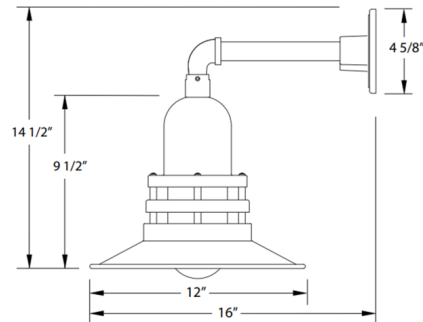

### Specifications

COLOR	Frosted
BODY FINISH	Barn Red
WATTAGE	17W
DIMMER	Standard 120V
DIMENSIONS	12"W x 14.5"H x 16"D
BULB NOT INCLUDED	1 x A19/Medium (E26)/17W/120V LED
COUNTRY OF ORIGIN	United States