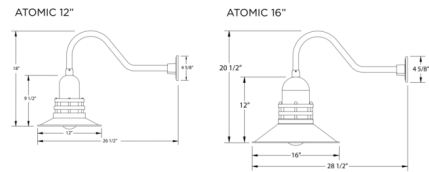

Shown in navy / frosted

Specifications

COLOR	Frosted
BODY FINISH	Navy
WATTAGE	17W
DIMMER	Standard 120V
DIMENSIONS	12"W x 18"H x 26.5"D
BULB NOT INCLUDED	1 x A19/Medium (E26)/17W/120V LED
COUNTRY OF ORIGIN	United States