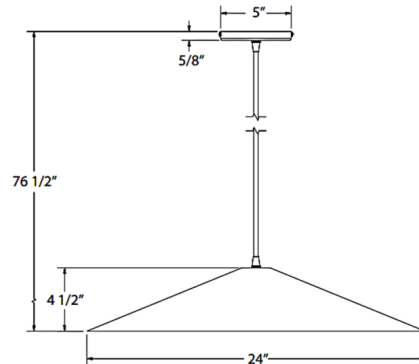

Description

The Axis Shallow Cone Pendant brings a classic geometric look to your interior space. The clean, smooth shade, lined in White, casts warm shadows around your room. Polyester powder coat finish provides color retention and scratch resistance.

Shown in architectural bronze

Specifications

COLOR	N/A
BODY FINISH	Architectural Bronze
WATTAGE	14W
DIMMER	Standard 120V
DIMENSIONS	24"W x 4.5"H
BULB NOT INCLUDED	2 x B10/Candelabra (E12)/7W/120V LED
COUNTRY OF ORIGIN	United States

Technical Information

PRODUCT DIMENSIONS Adjustable Black Cable Length: 72"

CLICK TO VIEW PRODUCT

Notes: