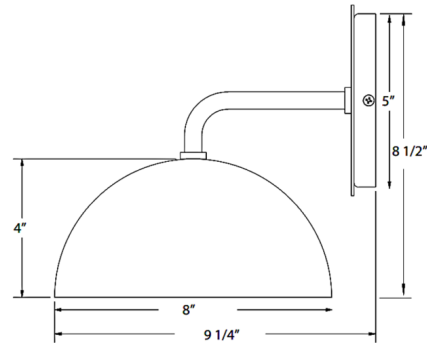

### Specifications

COLOR	N/A
BODY FINISH	Architectural Bronze
WATTAGE	17W
DIMMER	Standard 120V
DIMENSIONS	8"W x 8.5"H x 9.25"D
BULB NOT INCLUDED	1 x A19/Medium (E26)/17W/120V LED
COUNTRY OF ORIGIN	United States