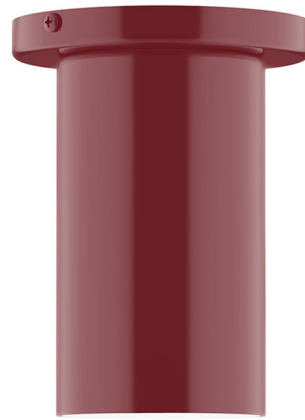

Lightology

lightology.com
866-954-4489
06-03-26

Project: _____
Company: _____
Location: _____ Fixture Type: _____
SPEC #: **MLW1199380**
Approved On: _____ Approved By: _____

Axis Beam Cylinder Ceiling Flush Light By Montclair Light Works

Description

The Axis Beam Cylinder Ceiling Light brings a classic industrial look to your interior space. The clean, smooth cylindrical shade, lined in white, casts warm shadows around your room. Polyester powder coat finish provides color retention and scratch resistance.

Shown in barn red

Specifications

COLOR	N/A
BODY FINISH	Barn Red
WATTAGE	17W
DIMMER	Standard 120V
DIMENSIONS	3.5"W x 6.625"H
BULB NOT INCLUDED	1 x A19/Medium (E26)/17W/120V LED
COUNTRY OF ORIGIN	United States