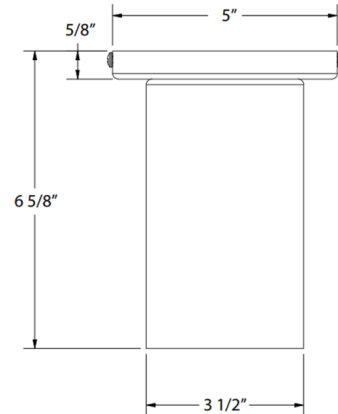

Shown in barn red

Specifications

COLOR	N/A
BODY FINISH	Barn Red
WATTAGE	17W
DIMMER	Standard 120V
DIMENSIONS	3.5"W x 6.625"H
BULB NOT INCLUDED	1 x A19/Medium (E26)/17W/120V LED
COUNTRY OF ORIGIN	United States