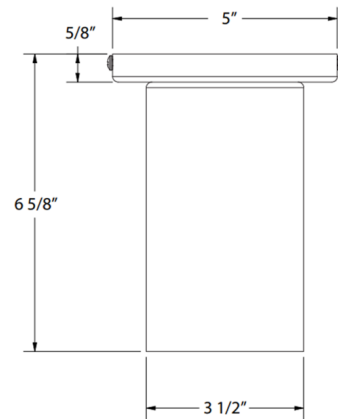

Shown in barn red

Specifications

COLOR	N/A
BODY FINISH	Barn Red
WATTAGE	17W
DIMMER	Standard 120V
DIMENSIONS	3.5"W x 6.625"H
BULB NOT INCLUDED	1 x A19/Medium (E26)/17W/120V LED
COUNTRY OF ORIGIN	United States