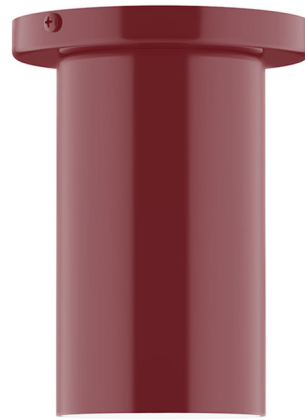

Lightology

lightology.com
866-954-4489
04-13-26

Project: _____

Company: _____

Location: _____ Fixture Type: _____

SPEC #: **MLW1199380**

Approved On: _____ Approved By: _____

Axis Beam Cylinder Ceiling Flush Light By Montclair Light Works

Description

The Axis Beam Cylinder Ceiling Light brings a classic industrial look to your interior space. The clean, smooth cylindrical shade, lined in white, casts warm shadows around your room. Polyester powder coat finish provides color retention and scratch resistance.

Shown in barn red

Specifications

COLOR	N/A
BODY FINISH	Barn Red
WATTAGE	17W
DIMMER	Standard 120V
DIMENSIONS	3.5"W x 6.625"H
BULB NOT INCLUDED	1 x A19/Medium (E26)/17W/120V LED
COUNTRY OF ORIGIN	United States