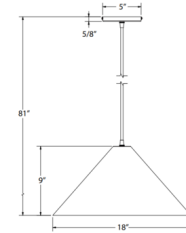

Shown in barn red / opal

AXIS PINNACLE 12"

AXIS PINNACLE 18"

Glass Globe: G15-6" White Opal Glass Globe

Specifications

COLOR	Opal
BODY FINISH	Barn Red
WATTAGE	17W
DIMMER	Standard 120V
DIMENSIONS	12"W x 6"H
BULB NOT INCLUDED	1 x A19/Medium (E26)/17W/120V LED
COUNTRY OF ORIGIN	United States

Technical Information

PRODUCT DIMENSIONS	Adjustable Black Cable Length: 72"
--------------------	------------------------------------

CLICK TO VIEW PRODUCT

Notes: