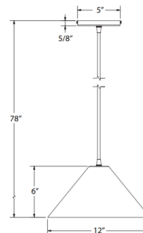

By Montclair Light Works

Description

The Axis Cone Globe Pendant brings a classic geometric look to your interior space. The clean, smooth shade, is complemented by a glass globe diffuser, casting warm shadows around your room. Polyester powder coat finish provides color retention and scratch resistance. Includes 6 inch glass globe.

Shown in barn red / opal

AXIS PINNACLE 12"

AXIS PINNACLE 18"

Glass Globe: G15-6" White Opal Glass Globe

Specifications

COLOR	Opal
BODY FINISH	Barn Red
WATTAGE	17W
DIMMER	Standard 120V
DIMENSIONS	12"W x 6"H
BULB NOT INCLUDED	1 x A19/Medium (E26)/17W/120V LED
COUNTRY OF ORIGIN	United States

Technical Information

PRODUCT DIMENSIONS	Adjustable Black Cable Length: 72"
--------------------	------------------------------------

CLICK TO VIEW PRODUCT

Notes: