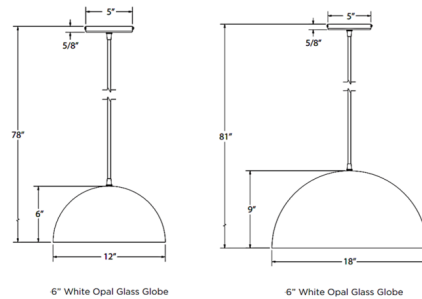

By Montclair Light Works

Description

The Axis Dome Globe Pendant brings a bold geometric look to your interior space. The clean, smooth axially symmetric shape, is complemented by a glass globe diffuser, casting warm shadows around your room. Polyester powder coat finish provides color retention and scratch resistance.

Shown in barn red / opal

Specifications

COLOR	Opal
BODY FINISH	Barn Red
WATTAGE	17W
DIMMER	Standard 120V
DIMENSIONS	12"W x 6"H
BULB NOT INCLUDED	1 x A19/Medium (E26)/17W/120V LED
COUNTRY OF ORIGIN	United States

Technical Information

PRODUCT DIMENSIONS	Adjustable Black Cable Length: 72"
--------------------	------------------------------------

CLICK TO VIEW PRODUCT

Notes: