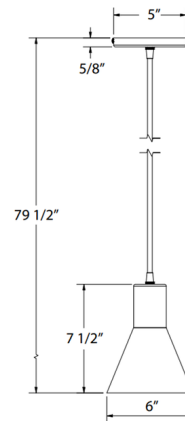

Specifications

COLOR	N/A
BODY FINISH	Barn Red
WATTAGE	17W
DIMMER	Standard 120V
DIMENSIONS	6"W x 7.5"H
BULB NOT INCLUDED	1 x A19/Medium (E26)/17W/120V LED
COUNTRY OF ORIGIN	United States

Technical Information

PRODUCT DIMENSIONS	Adjustable Black Cable Length: 72"
--------------------	------------------------------------

Shown in barn red

CLICK TO VIEW PRODUCT

Notes: