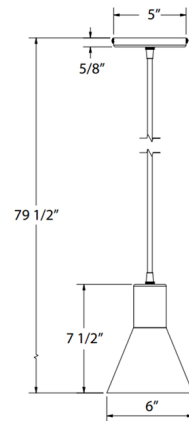

Specifications

COLOR	N/A
BODY FINISH	Barn Red
WATTAGE	17W
DIMMER	Standard 120V
DIMENSIONS	6"W x 7.5"H
BULB NOT INCLUDED	1 x A19/Medium (E26)/17W/120V LED
COUNTRY OF ORIGIN	United States

Technical Information

PRODUCT DIMENSIONS	Adjustable Black Cable Length: 72"
--------------------	------------------------------------

Shown in barn red

CLICK TO VIEW PRODUCT

Notes: