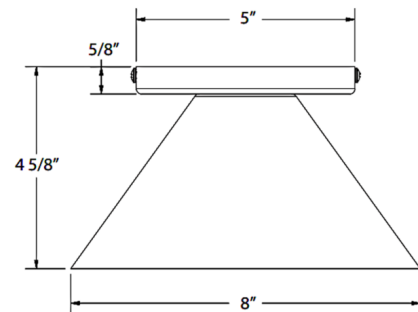

### Specifications

COLOR	N/A
BODY FINISH	Black
WATTAGE	17W
DIMMER	Standard 120V
DIMENSIONS	8"W x 4.625"H
BULB NOT INCLUDED	1 x A19/Medium (E26)/17W/120V LED
COUNTRY OF ORIGIN	United States

CLICK TO VIEW PRODUCT