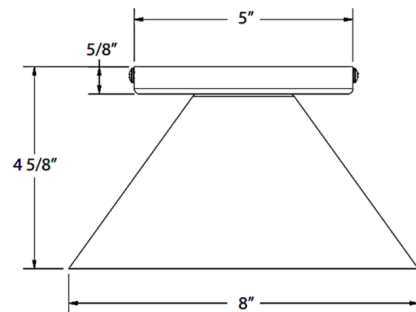

By Montclair Light Works

Description

The Axis Pinnacle Cone Flush Mount brings a classic geometric look to your interior space. The clean, smooth shade, lined in White, casts warm shadows around your room. Polyester powder coat finish provides color retention and scratch resistance.

Shown in black

AXIS PINNACLE 8"

Specifications

COLOR	N/A
BODY FINISH	Black
WATTAGE	17W
DIMMER	Standard 120V
DIMENSIONS	8"W x 4.625"H
BULB NOT INCLUDED	1 x A19/Medium (E26)/17W/120V LED
COUNTRY OF ORIGIN	United States