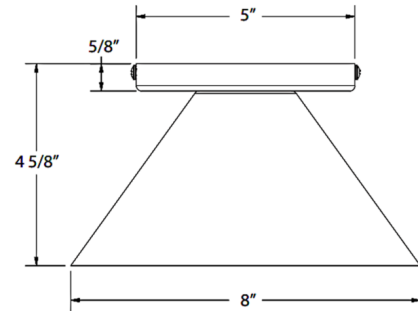

Description

The Axis Pinnacle Cone Flush Mount brings a classic geometric look to your interior space. The clean, smooth shade, lined in White, casts warm shadows around your room. Polyester powder coat finish provides color retention and scratch resistance.

Shown in black

AXIS PINNACLE 8"

Specifications

COLOR	N/A
BODY FINISH	Black
WATTAGE	17W
DIMMER	Standard 120V
DIMENSIONS	8"W x 4.625"H
BULB NOT INCLUDED	1 x A19/Medium (E26)/17W/120V LED
COUNTRY OF ORIGIN	United States