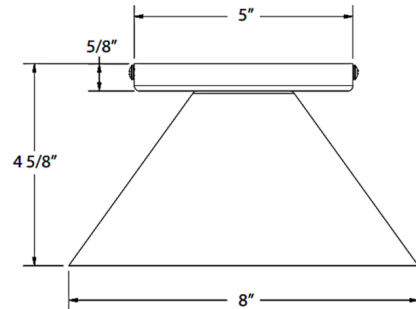

### Specifications

COLOR	N/A
BODY FINISH	Black
WATTAGE	17W
DIMMER	Standard 120V
DIMENSIONS	8"W x 4.625"H
BULB NOT INCLUDED	1 x A19/Medium (E26)/17W/120V LED
COUNTRY OF ORIGIN	United States

CLICK TO VIEW PRODUCT