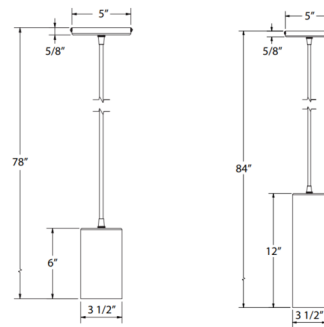

Shown in black

Specifications

COLOR	N/A
BODY FINISH	Black
WATTAGE	17W
DIMMER	Standard 120V
DIMENSIONS	3.5"W x 12"H
BULB NOT INCLUDED	1 x A19/Medium (E26)/17W/120V LED
COUNTRY OF ORIGIN	United States

CLICK TO VIEW PRODUCT