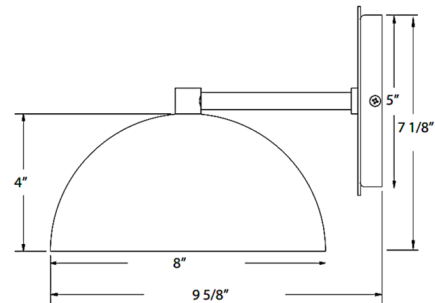

### Specifications

COLOR	N/A
BODY FINISH	Black
WATTAGE	17W
DIMMER	Standard 120V
DIMENSIONS	8"W x 7.125"H x 9.625"D
BULB NOT INCLUDED	1 x A19/Medium (E26)/17W/120V LED
COUNTRY OF ORIGIN	United States

CLICK TO VIEW PRODUCT