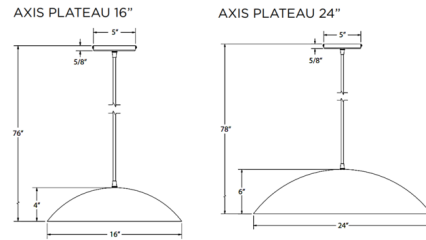

Specifications

COLOR Opal
BODY FINISH Bright Yellow
WATTAGE 17W
DIMMER Standard 120V
DIMENSIONS 16"W x 4"H
BULB NOT INCLUDED 1 x A19/Medium (E26)/17W/120V LED
COUNTRY OF ORIGIN United States

Technical Information

PRODUCT DIMENSIONS Adjustable Black Cable Length: 72"

Notes:

Shown in bright yellow / opal

Glass Globe: G15-6" White Opal Glass Globe

CLICK TO VIEW PRODUCT