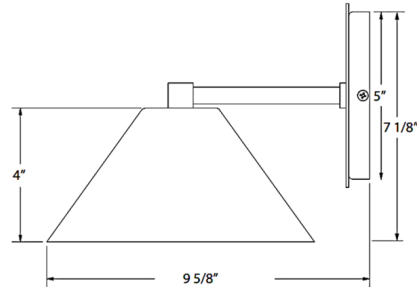

Description

The Axis Cone Straight Arm Wall Light brings a classic geometric look to your interior space. The clean, smooth shade, lined in White, casts warm shadows around your room. Polyester powder coat finish provides color retention and scratch resistance.

Shown in bright yellow

AXIS PINNACLE 8"

Specifications

COLOR	N/A
BODY FINISH	Bright Yellow
WATTAGE	17W
DIMMER	Standard 120V
DIMENSIONS	8"W x 7.125"H x 9.625"D
BULB NOT INCLUDED	1 x A19/Medium (E26)/17W/120V LED
COUNTRY OF ORIGIN	United States