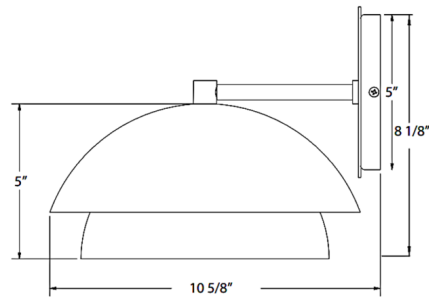

### Specifications

COLOR	N/A
BODY FINISH	Bright Yellow
WATTAGE	17W
DIMMER	Standard 120V
DIMENSIONS	10"W x 8.13"H x 10.63"D
BULB NOT INCLUDED	1 x G25/Medium (E26)/17W/120V LED
COUNTRY OF ORIGIN	United States