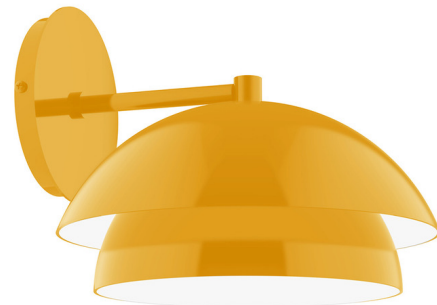

## Nest Straight Arm Outdoor Wall Light By Montclair Light Works

### Description

The Nest Straight Arm Wall Light brings a playful beauty to your interior space. The smooth straight arm is complemented by nested dome shaped shades, lined in white, casting warm shadows around your room. The Polyester powder coat finish provides color retention and scratch resistance.

Shown in bright yellow

NEST 10"

### Specifications

COLOR	N/A
BODY FINISH	Bright Yellow
WATTAGE	17W
DIMMER	Standard 120V
DIMENSIONS	10"W x 8.13"H x 10.63"D
BULB NOT INCLUDED	1 x G25/Medium (E26)/17W/120V LED
COUNTRY OF ORIGIN	United States