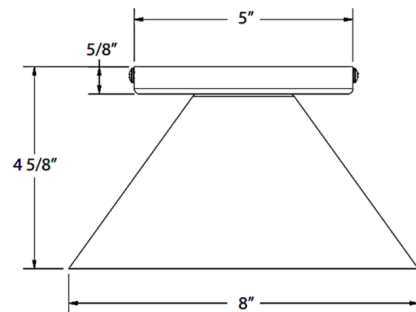

By Montclair Light Works

Description

The Axis Pinnacle Cone Flush Mount brings a classic geometric look to your interior space. The clean, smooth shade, lined in White, casts warm shadows around your room. Polyester powder coat finish provides color retention and scratch resistance.

Shown in fern green

AXIS PINNACLE 8"

Specifications

COLOR	N/A
BODY FINISH	Fern Green
WATTAGE	17W
DIMMER	Standard 120V
DIMENSIONS	8"W x 4.625"H
BULB NOT INCLUDED	1 x A19/Medium (E26)/17W/120V LED
COUNTRY OF ORIGIN	United States