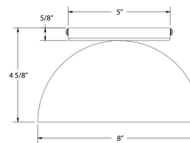

AXIS ARCADE 8"