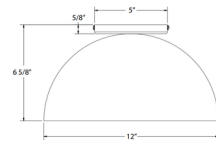

### Specifications

COLOR	N/A
BODY FINISH	Fern Green
WATTAGE	17W
DIMMER	Standard 120V
DIMENSIONS	12"W x 6.625"H
BULB NOT INCLUDED	1 x A19/Medium (E26)/17W/120V LED
COUNTRY OF ORIGIN	United States

CLICK TO VIEW PRODUCT